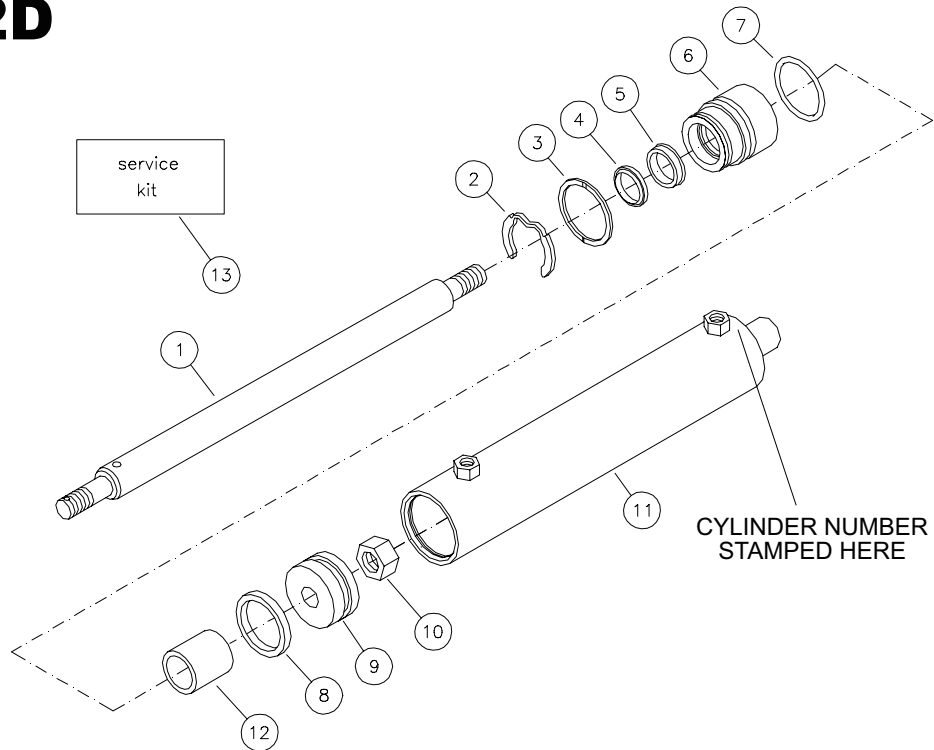

# CYLINDER C-412D

g588  
7

ITEM	REQ'D	PART #	DESCRIPTION
1.	1	104-023-002	CYLINDER ROD
2.	1	410-022-003	RETAINING RING
3.	1	410-017-004	RETAINING RING
4.	1	124-007-003	ROD WIPER
5.	1	123-009-003	ROD/PISTON SEAL
6.	1	106-021-001	CYLINDER HEAD
7.	1	121-024-010	O-RING
8.	1	121-023-004	O-RING
9.	1	105-001-001	CYLINDER PISTON
10.	1	406-023-001	NUT
11.	1	108-006-002	TUBE ASSEMBLY
12.	1	050-001-005	SPACER/TUBE
13.	0	900-014-002	SERVICE KIT

#### SERVICE KIT NUMBER 900-014-001 INCLUDES

1	124-007-003	ROD WIPER
1	123-009-003	ROD/PISTON SEAL
1	121-024-010	O-RING
1	410-022-003	RETAINING RING
1	121-023-004	O-RING
1	410-017-004	RETAINING RING

- All seals are included in service kit.  
Seals are not sold individually.