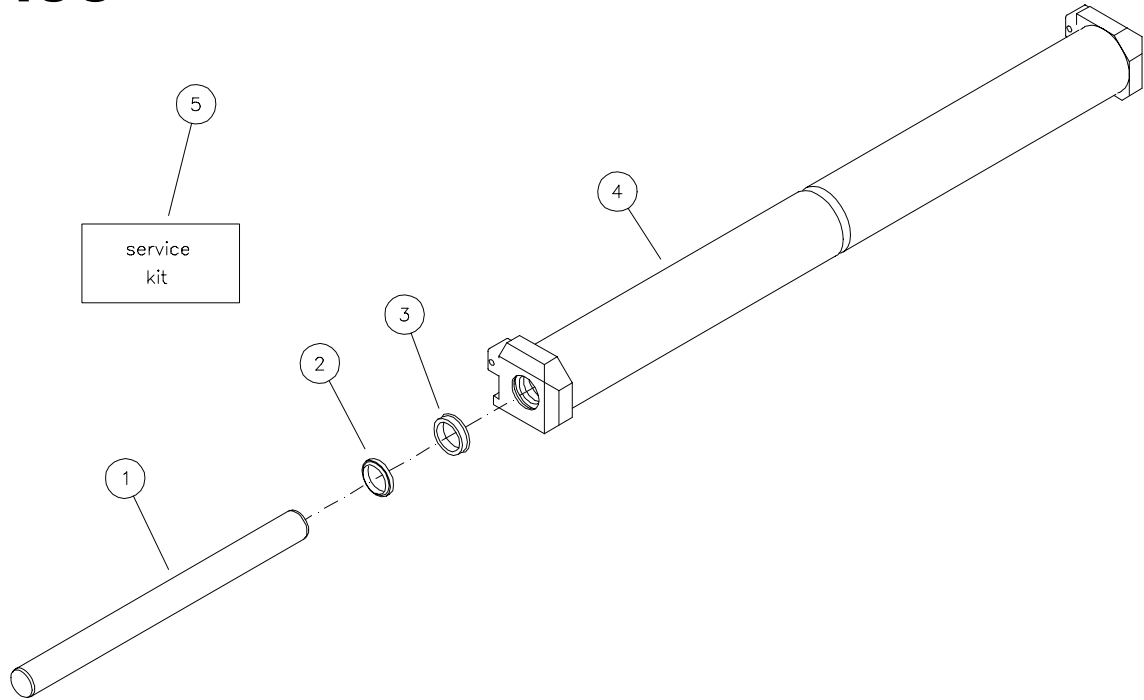

CYLINDER C-496

G406
5

ITEM	REQ'D	PART #	DESCRIPTION
1.	2	104-060-001	CYLINDER ROD
2.	2	124-007-003	ROD WIPER
3.	2	123-009-003	ROD SEAL
4.	1	108-061-001	TUBE ASSEMBLY
5.	0	900-005-001	SERVICE KIT

SERVICE KIT NUMBER 900-005-001 INCLUDES

2	124-007-003	ROD WIPER
2	123-009-003	ROD SEAL

- All seals are included in service kit.
Seals are not sold individually.