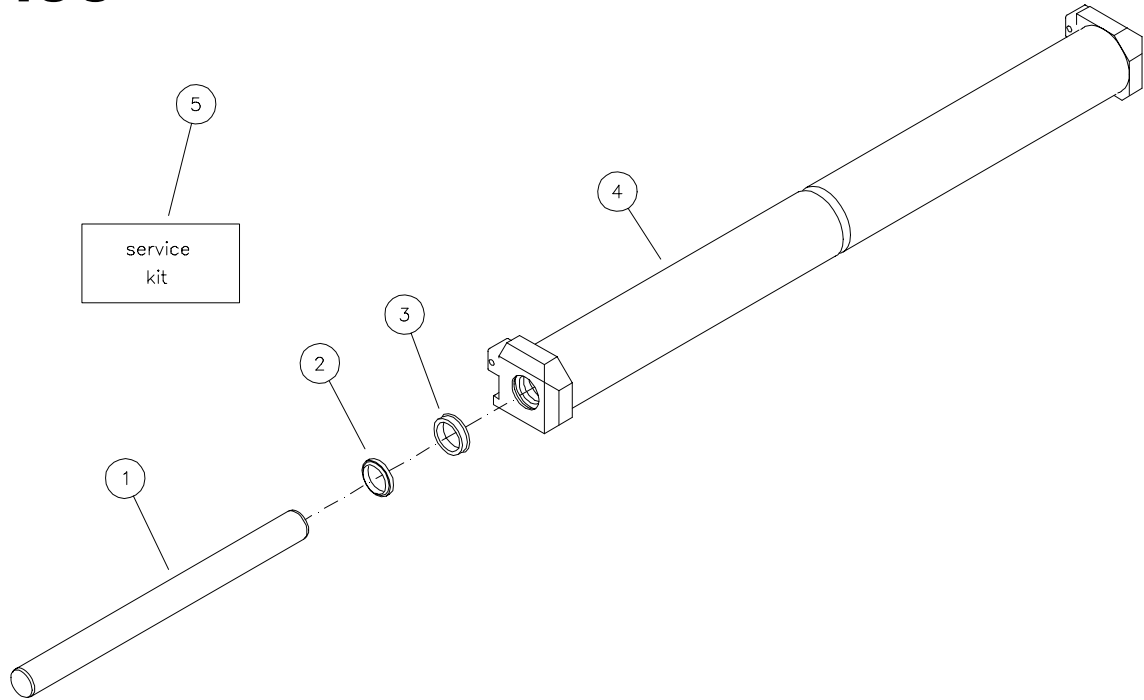

CYLINDER

C-496

G406
5

ITEM	REQ'D	PART #	DESCRIPTION
1.	2	104-060-001	CYLINDER ROD
2.	2	124-007-003	ROD WIPER
3.	2	123-009-003	ROD SEAL
4.	1	108-061-001	TUBE ASSEMBLY
5.	0	900-005-001	SERVICE KIT

SERVICE KIT NUMBER 900-005-001 INCLUDES

2	124-007-003	ROD WIPER
2	123-009-003	ROD SEAL

- All seals are included in service kit.
Seals are not sold individually.