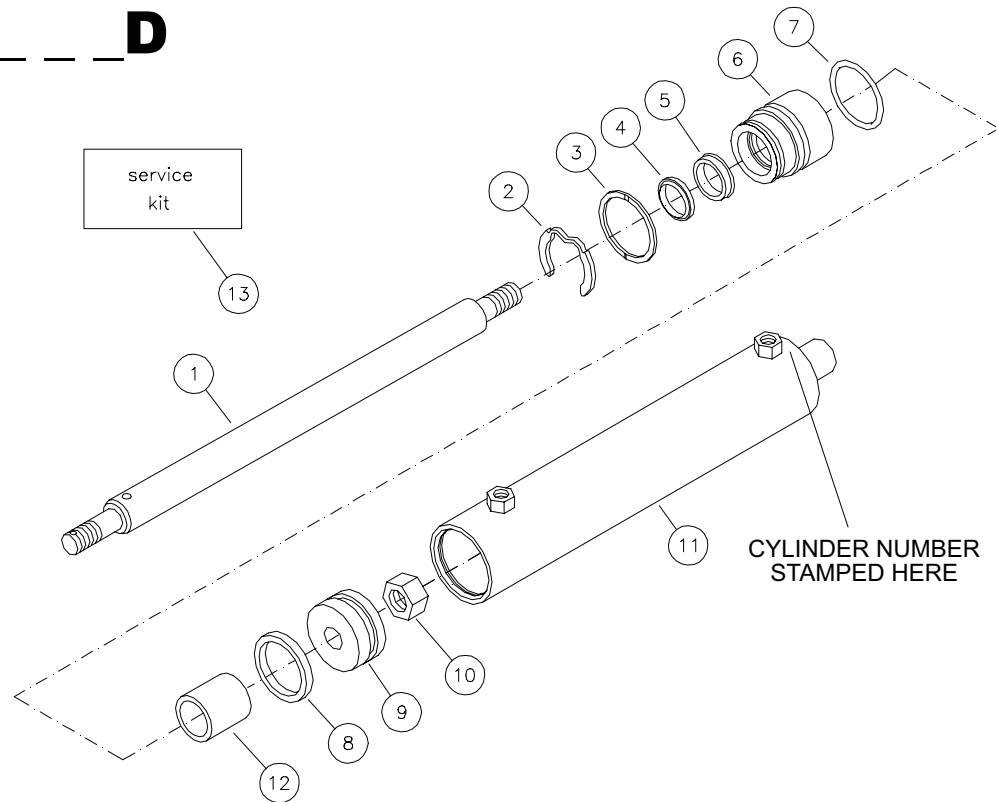

CYLINDER C-1B _ _ _ D

G588
7

ITEM	REQ'D	PART #	DESCRIPTION
1.	1	104-002*	CYLINDER ROD
2.	1	410-022-001	RETAINING RING
3.	1	410-017-001	RETAINING RING
4.	1	124-007-002	ROD WIPER
5.	1	123-009-004	ROD/PISTON SEAL
6.	1	106-025-001	CYLINDER HEAD
7.	1	121-024-008	O-RING
8.	1	121-023-001	O-RING
9.	1	105-002-001	CYLINDER PISTON
10.	1	406-023-001	NUT
11.	1	108-005*	TUBE ASSEMBLY
12.	1	050-001*	SPACER/TUBE
13.	0	900-014-003	SERVICE KIT

SERVICE KIT NUMBER 900-014-003 INCLUDES

1	124-007-002	ROD WIPER
1	123-009-004	ROD/PISTON SEAL
1	121-024-008	O-RING
1	410-022-001	RETAINING RING
1	121-023-001	O-RING
1	410-017-001	RETAINING RING

* Specify cylinder number, attachment model number, or attachment serial number when ordering.

- All seals are included in service kit. Seals are not sold individually.