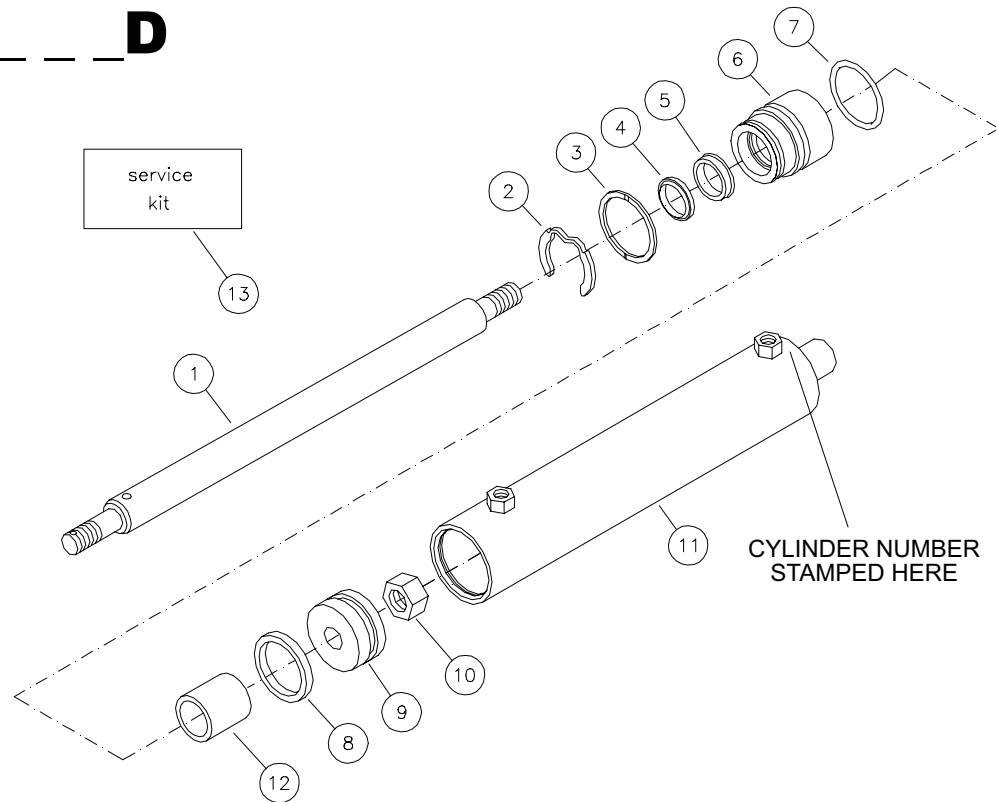

CYLINDER

C-1C _ _ _ D

G588
7

ITEM	REQ'D	PART #	DESCRIPTION
1.	1	104-007*	CYLINDER ROD
2.	1	410-022-002	RETAINING RING
3.	1	410-017-003	RETAINING RING
4.	1	124-007-001	ROD WIPER
5.	1	123-009-001	ROD/PISTON SEAL
6.	1	106-033-001	CYLINDER HEAD
7.	1	121-024-009	O-RING
8.	1	121-023-003	O-RING
9.	1	105-005-001	CYLINDER PISTON
10.	1	406-023-006	NUT
11.	1	108-004*	TUBE ASSEMBLY
12.	1	050-001*	SPACER/TUBE
13.	0	900-024-001	SERVICE KIT

SERVICE KIT NUMBER 900-024-001 INCLUDES

1	124-007-001	ROD WIPER
1	123-009-001	ROD/PISTON SEAL
1	121-024-009	O-RING
1	410-022-002	RETAINING RING
1	121-023-003	O-RING
1	410-017-003	RETAINING RING

* Specify cylinder number, attachment model number, or attachment serial number when ordering.

- All seals are included in service kit. Seals are not sold individually.