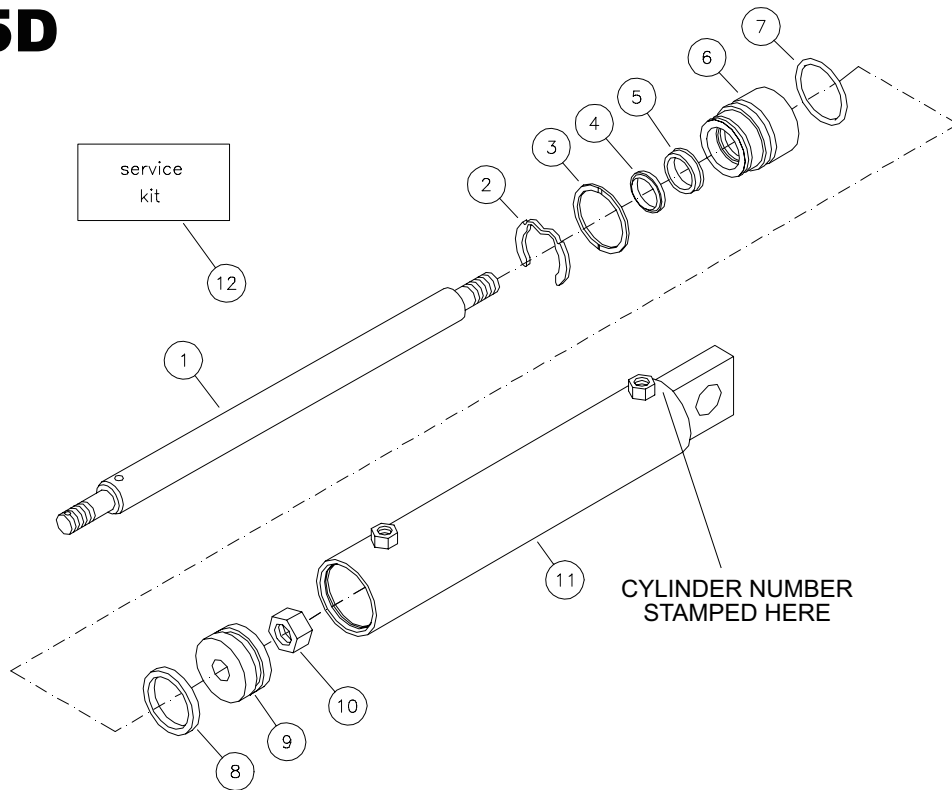

# CLASS III D-SERIES SIDE SHIFTER FOR MODELS BEGINNING 9D, 8D, 7D, 6D

ITEM	REQ'D	PART #	DESCRIPTION	ITEM	REQ'D	PART #	DESCRIPTION
1.	1	*	ITA SIDE SHIFT FRAME	13.	6	405-067-003	CAP SCREW
2.	4	006-002	HOOK	14.	6	402-016-003	LOCK WASHER
3.	8	402-017-002	LOCK WASHER	15.	2	004-216	PLATE
4.	8	403-036-004	SOCKET HEAD SCREW CAP	16.	2	005-302	ITA SLIDE/RETAINER
5.	4	401-016-002	ROLL PIN	17.	6	041-001	SHIM
6.	2	020-040-001	POLYETHYLENE BEARING	18.	1	410-019-002	RETAINING RING
7.	1	046-003	BUSHING	19.	1	C-405	CYLINDER
8.	1	406-023-001	NUT	20.	1	120-051-002	FITTING
9.	2	005-301	ITA SLIDE/RETAINER	21.	1	101-006*	CYLINDER ANCHOR
10.	2	406-004-001	NUT	22.	2	404-009-001	FLAT WASHER
11.	2	404-002-001	FLAT WASHER	23.	1	120-070-002	FITTING
12.	2	408-001	GREASE FITTING				

# CYLINDER C-405

G59  
7

ITEM	REQ'D	PART #	DESCRIPTION
1.	1	104-023-001	CYLINDER ROD
2.	3	403-034-001	SOCKET HEAD CAP SCREW
3.	3	402-016-007	LOCK WASHER
4.	1	124-007-003	ROD WIPER
5.	1	107-002-001	CYLINDER RETAINER
6.	1	410-017-001	RETAINING RING
7.	1	123-009-003	ROD SEAL
8.	1	106-002-001	CYLINDER HEAD
9.	1	121-024-008	O-RING
10.	1	105-002-001	CYLINDER PISTON
11.	1	406-023-001	NUT
12.	1	108-021-001	TUBE ASSEMBLY
13.	1	121-023-001	O-RING
14.	0	900-002-002	SERVICE KIT

#### SERVICE KIT NUMBER 900-002-002 INCLUDES

1	124-007-003	ROD WIPER
1	123-009-003	ROD SEAL
1	121-023-001	O-RING
3	403-034-001	SOCKET HEAD CAP SCREW
3	402-016-007	LOCK WASHER
1	410-017-001	RETAINING RING
1	121-024-008	O-RING

# CYLINDER C-405D

G509  
7

ITEM	REQ'D	PART #	DESCRIPTION
1.	1	104-023-001	CYLINDER ROD
2.	1	410-022-001	RETAINING RING
3.	1	410-017-001	RETAINING RING
4.	1	124-007-003	ROD WIPER
5.	1	123-009-003	ROD/PISTON SEAL
6.	1	106-022-001	CYLINDER HEAD
7.	1	121-024-008	O-RING
8.	1	121-023-001	O-RING
9.	1	105-002-001	CYLINDER PISTON
10.	1	406-023-001	NUT
11.	1	108-021-001	TUBE ASSEMBLY
12.	0	900-014-001	SERVICE KIT