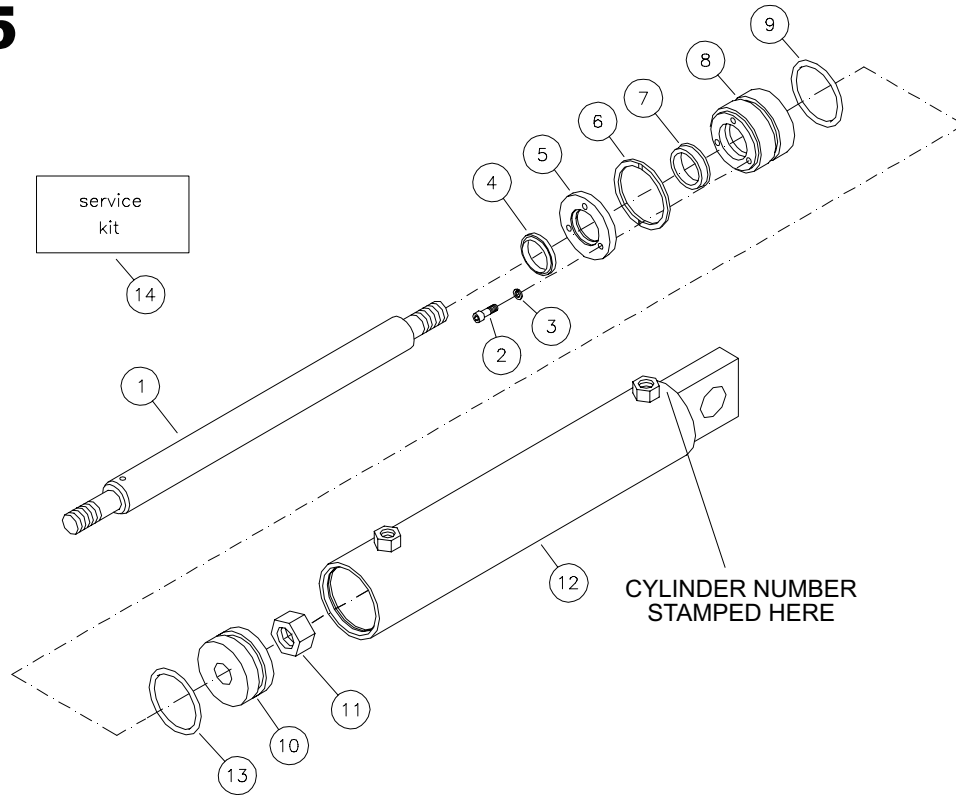

# CLASS III D-SERIES SIDE SHIFTER FOR MODELS BEGINNING 9D, 8D, 7D, 6D

ITEM	REQ'D	PART #	DESCRIPTION	ITEM	REQ'D	PART #	DESCRIPTION
1.	1	*	ITA SIDE SHIFT FRAME	13.	6	405-067-003	CAP SCREW
2.	4	006-002	HOOK	14.	6	402-016-003	LOCK WASHER
3.	8	402-017-002	LOCK WASHER	15.	2	004-216	PLATE
4.	8	403-036-004	SOCKET HEAD SCREW CAP	16.	2	005-302	ITA SLIDE/RETAINER
5.	4	401-016-002	ROLL PIN	17.	6	041-001	SHIM
6.	2	020-040-001	POLYETHYLENE BEARING	18.	1	410-019-002	RETAINING RING
7.	1	046-003	BUSHING	19.	1	C-405	CYLINDER
8.	1	406-023-001	NUT	20.	1	120-051-002	FITTING
9.	2	005-301	ITA SLIDE/RETAINER	21.	1	101-006*	CYLINDER ANCHOR
10.	2	406-004-001	NUT	22.	2	404-009-001	FLAT WASHER
11.	2	404-002-001	FLAT WASHER	23.	1	120-070-002	FITTING
12.	2	408-001	GREASE FITTING				

# CYLINDER C-405

G59  
7

ITEM	REQ'D	PART #	DESCRIPTION
1.	1	104-023-001	CYLINDER ROD
2.	3	403-034-001	SOCKET HEAD CAP SCREW
3.	3	402-016-007	LOCK WASHER
4.	1	124-007-003	ROD WIPER
5.	1	107-002-001	CYLINDER RETAINER
6.	1	410-017-001	RETAINING RING
7.	1	123-009-003	ROD SEAL
8.	1	106-002-001	CYLINDER HEAD
9.	1	121-024-008	O-RING
10.	1	105-002-001	CYLINDER PISTON
11.	1	406-023-001	NUT
12.	1	108-021-001	TUBE ASSEMBLY
13.	1	121-023-001	O-RING
14.	0	900-002-002	SERVICE KIT

#### SERVICE KIT NUMBER 900-002-002 INCLUDES

1	124-007-003	ROD WIPER
1	123-009-003	ROD SEAL
1	121-023-001	O-RING
3	403-034-001	SOCKET HEAD CAP SCREW
3	402-016-007	LOCK WASHER
1	410-017-001	RETAINING RING
1	121-024-008	O-RING

# CYLINDER C-405D

G509  
7

ITEM	REQ'D	PART #	DESCRIPTION
1.	1	104-023-001	CYLINDER ROD
2.	1	410-022-001	RETAINING RING
3.	1	410-017-001	RETAINING RING
4.	1	124-007-003	ROD WIPER
5.	1	123-009-003	ROD/PISTON SEAL
6.	1	106-022-001	CYLINDER HEAD
7.	1	121-024-008	O-RING
8.	1	121-023-001	O-RING
9.	1	105-002-001	CYLINDER PISTON
10.	1	406-023-001	NUT
11.	1	108-021-001	TUBE ASSEMBLY
12.	0	900-014-001	SERVICE KIT