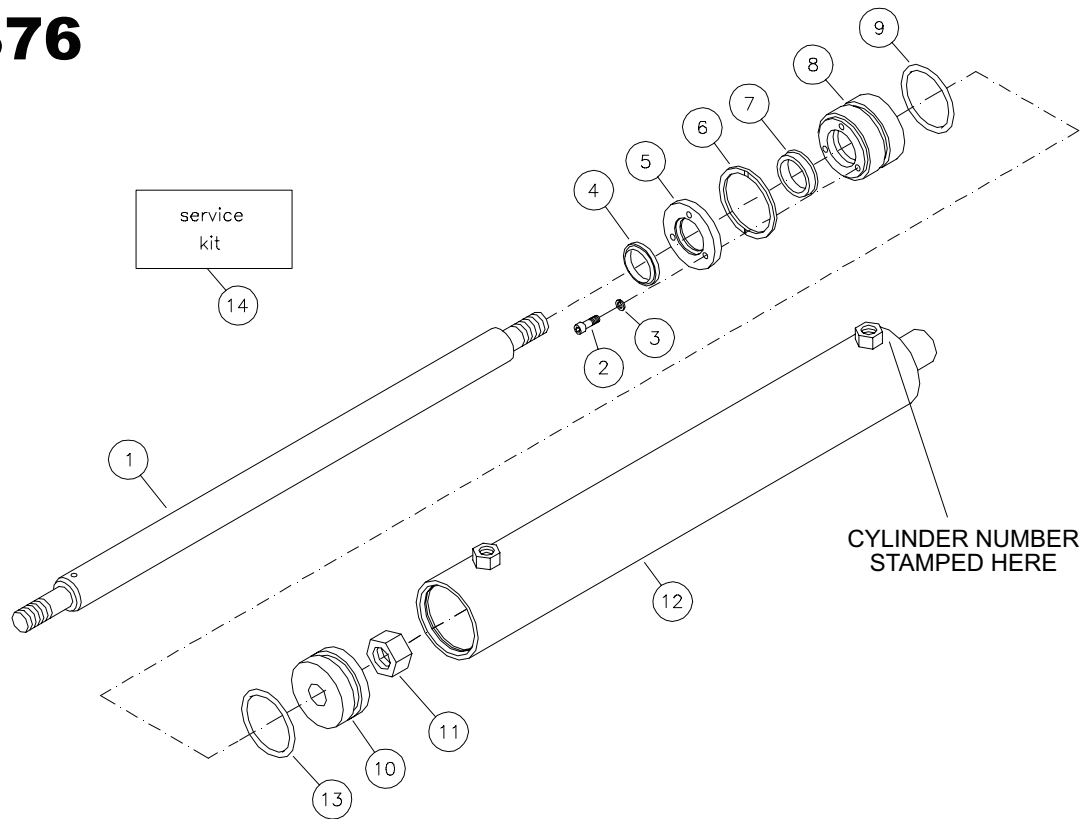

# CYLINDER C-376

G35  
7

ITEM	REQ'D	PART #	DESCRIPTION
1.	1	104-023-003	CYLINDER ROD
2.	3	403-034-001	SOCKET HEAD CAP SCREW
3.	3	402-016-007	LOCK WASHER
4.	1	124-007-003	ROD WIPER
5.	1	107-001-001	CYLINDER RETAINER
6.	1	410-017-004	RETAINING RING
7.	1	123-009-003	ROD SEAL
8.	1	106-001-001	CYLINDER HEAD
9.	1	121-024-010	O-RING
10.	1	105-001-001	CYLINDER PISTON
11.	1	406-023-001	NUT
12.	1	108-006-004	TUBE ASSEMBLY
13.	1	121-023-004	O-RING
14.	0	900-002-005	SERVICE KIT

#### SERVICE KIT NUMBER 900-002-005 INCLUDES

1	124-007-003	ROD WIPER
1	123-009-003	ROD SEAL
1	121-023-004	O-RING
3	403-034-001	SOCKET HEAD CAP SCREW
3	402-016-007	LOCK WASHER
1	410-017-004	RETAINING RING
1	121-024-010	O-RING

- All seals are included in service kit.  
Seals are not sold individually.