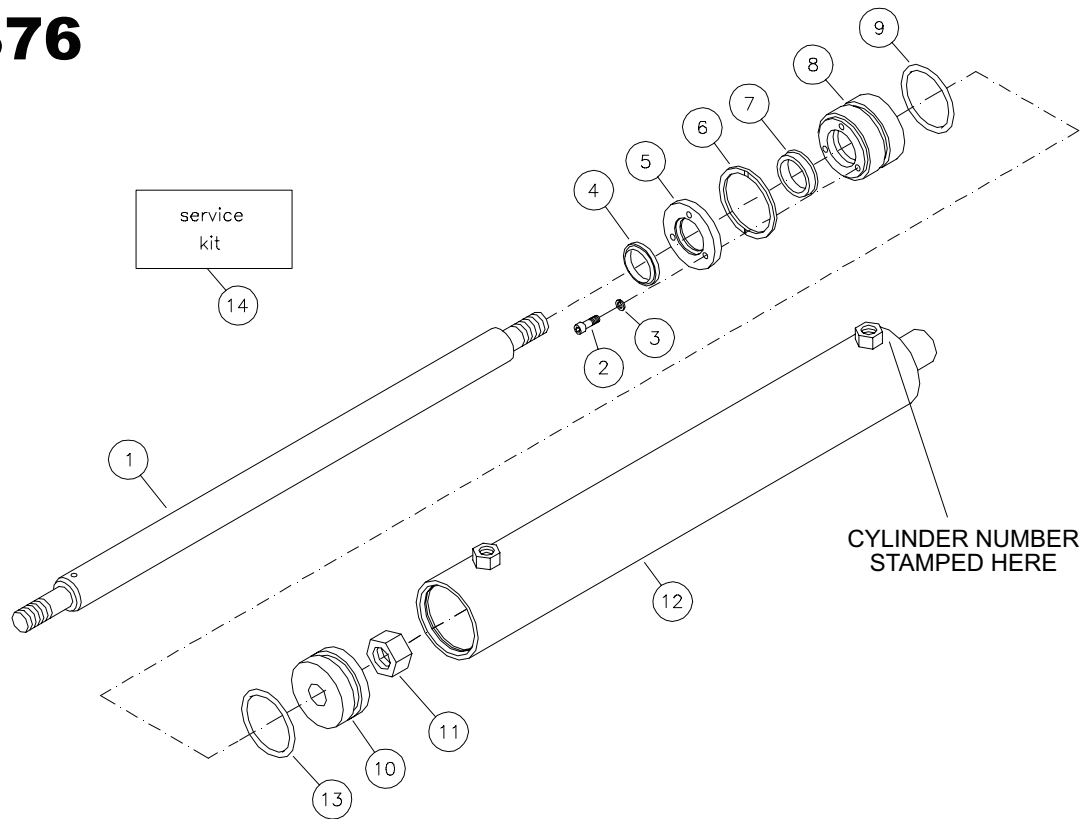

CYLINDER C-376

G35
7

ITEM	REQ'D	PART #	DESCRIPTION
1.	1	104-023-003	CYLINDER ROD
2.	3	403-034-001	SOCKET HEAD CAP SCREW
3.	3	402-016-007	LOCK WASHER
4.	1	124-007-003	ROD WIPER
5.	1	107-001-001	CYLINDER RETAINER
6.	1	410-017-004	RETAINING RING
7.	1	123-009-003	ROD SEAL
8.	1	106-001-001	CYLINDER HEAD
9.	1	121-024-010	O-RING
10.	1	105-001-001	CYLINDER PISTON
11.	1	406-023-001	NUT
12.	1	108-006-004	TUBE ASSEMBLY
13.	1	121-023-004	O-RING
14.	0	900-002-005	SERVICE KIT

SERVICE KIT NUMBER 900-002-005 INCLUDES

1	124-007-003	ROD WIPER
1	123-009-003	ROD SEAL
1	121-023-004	O-RING
3	403-034-001	SOCKET HEAD CAP SCREW
3	402-016-007	LOCK WASHER
1	410-017-004	RETAINING RING
1	121-024-010	O-RING

- All seals are included in service kit.
Seals are not sold individually.